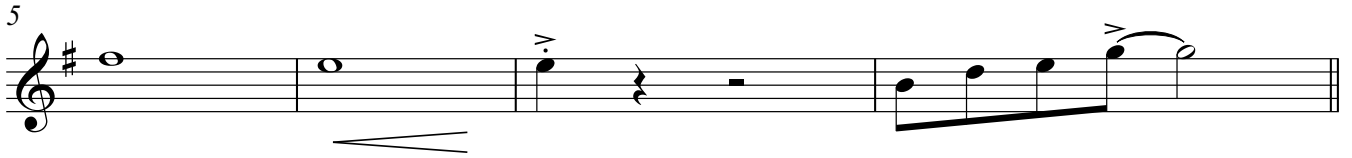

A Love Like Yours (Don't Come Knocking Everyday)

à l'orange?

Tenor Saxophone

Arr. Nicholas Quarrell

Intro