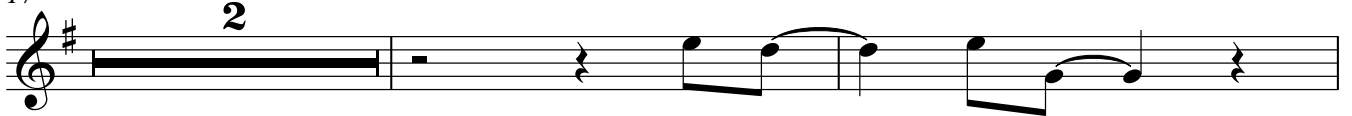

A Love Like Yours (Don't Come Knocking Everyday)

à la Worthington?

Trumpet

Arr. Nicholas Quarrell

Intro

Refrain 1

Refrain 2

Bridge

Guitar Solo