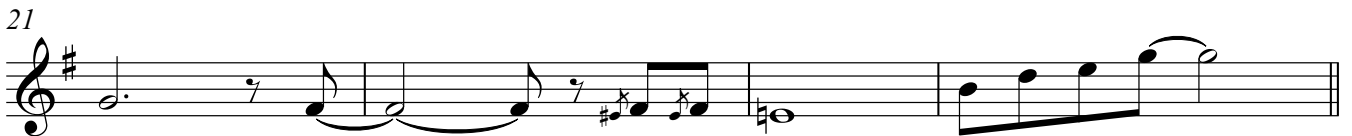

A Love Like Yours (Don't Come Knocking Everyday)

à la Worthington?

Trumpet

Arr. Nicholas Quarrell

Intro

Refrain 1

Refrain 2

Bridge

Guitar Solo