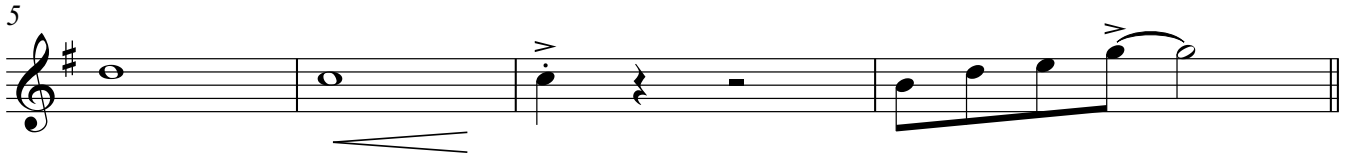

A Love Like Yours (Don't Come Knocking Everyday)

à la Worthington?

Trumpet

Arr. Nicholas Quarrell

Intro