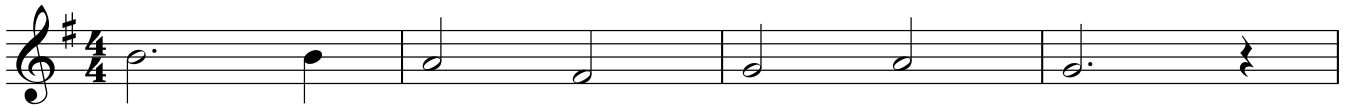

A Love Like Yours (Don't Come Knocking Everyday)

à la Worthington?

Trumpet

Arr. Nicholas Quarrell

Intro